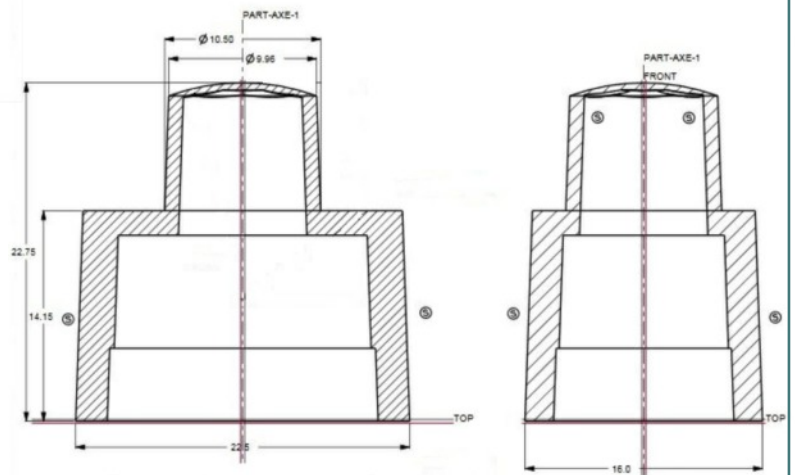

PF 7

Item Code 9483
 Drawing Number A3 - 40942

Available with different hole patterns, transparent, white, light grey, black and custom colours.

The PF 7 PIR lens is ideally suited to applications that require a discrete lens. The lens can be ceiling and wall mounted and the narrow detection profile makes it ideal for use in corridors and areas that require narrow angle zone coverage. Due to the small area of the lens, the component is mechanically robust and thus has increased tamper resistance.

The lens is available with or without a base and in a number of colours.

Typical field of view diagram when used in conjunction with type A pyro with dual element configuration at a mounting height of 2.7 metres

Note: Field of view (FOV) diagrams are idealised. Exact zones may depend on mounting conditions, detector type etc. FOV diagrams have been raytraced in reverse, i.e. from detector to the floor.

Making PIR Work

Leading design and manufacture of PIR Lenses

PF 7

Item Code 9483
 Drawing Number A3 - 40942

Compatible Sensor Types	A	View on Website
Additional Sensor Types*	C*, H***, I*	
Pyro Mounting Height	14.55mm from fron of lens**	
Mounting Height from Floor	2 - 5 metres	
Detection Angle	33°	
Detection Range	2 - 5 metres	
Focal Length	14.55mm	
Material	Carclo HDPE	
Colours	Natural, White, Light Grey, Black	
Variants	With or Without Base	
No. of Lenses	7	
Overall Lens Di mensions	10mm diameter	
Overall Part Dimensions	22.5mm x 16mm x 22mm	
Mounting	Wall or ceiling	