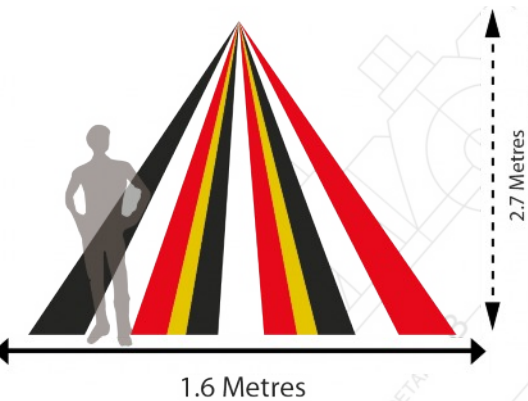

PF 7

Item Code 9483
 Drawing Number A3 - 40942

Available with different hole patterns, transparent, white, light grey, black and custom colours.

The PF 7 PIR lens is ideally suited to applications that require a discrete lens. The lens can be ceiling and wall mounted and the narrow detection profile makes it ideal for use in corridors and areas that require narrow angle zone coverage. Due to the small area of the lens, the component is mechanically robust and thus has increased tamper resistance.

The lens is available with or without a base and in a number of colours.

Typical field of view diagram when used in conjunction with type A pyro with dual element configuration at a mounting height of 2.7 metres

Note: Field of view (FOV) diagrams are idealised. Exact zones may depend on mounting conditions, detector type etc. FOV diagrams have been raytraced in reverse, i.e. from detector to the floor.

Making PIR Work

Leading design and manufacture of PIR Lenses

PF 7

Item Code 9483
 Drawing Number A3 - 40942

Compatible Sensor Types	A	View on Website
Additional Sensor Types*	C*, H***, I*	
Pyro Mounting Height	14.55mm from fron of lens**	
Mounting Height from Floor	2 - 5 metres	
Detection Angle	33°	
Detection Range	2 - 5 metres	
Focal Length	14.55mm	
Material	Carclo HDPE	
Colours	Natural, White, Light Grey, Black	
Variants	With or Without Base	
No. of Lenses	7	
Overall Lens Di mensions	10mm diameter	
Overall Part Dimensions	22.5mm x 16mm x 22mm	
Mounting	Wall or ceiling	