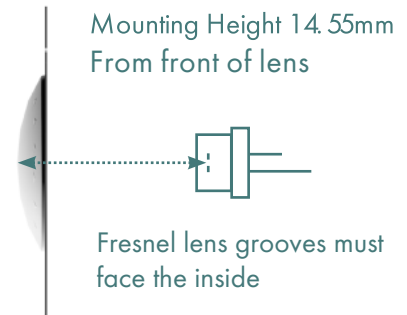

PF 7

Item Code 9483
 Drawing Number A3 - 40942

Available with different hole patterns, transparent, white, light grey, black and custom colours.

The PF 7 PIR lens is ideally suited to applications that require a discrete lens. The lens can be ceiling and wall mounted and the narrow detection profile makes it ideal for use in corridors and areas that require narrow angle zone coverage. Due to the small area of the lens, the component is mechanically robust and thus has increased tamper resistance.

The lens is available with or without a base and in a number of colours.

Typical field of view diagram when used in conjunction with type A pyro with dual element configuration at a mounting height of 2.7 metres

Note: Field of view (FOV) diagrams are idealised. Exact zones may depend on mounting conditions, detector type etc. FOV diagrams have been raytraced in reverse, i.e. from detector to the floor.

Making PIR Work

Leading design and manufacture of PIR Lenses

PF 7

Item Code 9483
 Drawing Number A3 - 40942

Compatible Sensor Types	A	View on Website
Additional Sensor Types*	C*, H***, I*	
Pyro Mounting Height	14.55mm from fron of lens**	
Mounting Height from Floor	2 - 5 metres	
Detection Angle	33°	
Detection Range	2 - 5 metres	
Focal Length	14.55mm	
Material	Carclo HDPE	
Colours	Natural, White, Light Grey, Black	
Variants	With or Without Base	
No. of Lenses	7	
Overall Lens Di mensions	10mm diameter	
Overall Part Dimensions	22.5mm x 16mm x 22mm	
Mounting	Wall or ceiling	