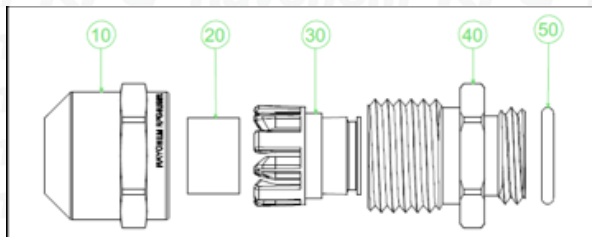

Technical Information :

| | |
|-----------------------------------|--|
| Material | Brass, Nickel Plated Brass, Stainless steel |
| Sealing | EPDM |
| Clamping insert | PA 6 |
| O ring | EPDM |
| Seal operating Temperature | -40°c to +100°c |
| Thread type | <ul style="list-style-type: none"> • Metric (M) ISO Pitch 1.5 (Also available with long thread length) • PG according to DIN 40430 |
| Degree of protection | IP 68 |
| Mechanical strength | <ul style="list-style-type: none"> • Dynamic strain stability • High strain relief (DIN EN 62444 Tab. 2A) |
| Application area | Industrial, chemical industries, petrochemical industries. |

Metric thread :

| Part code | Size M | Clamping Range ØF (mm) | AF (mm) | C (mm) | D (mm) |
|-----------|------------|------------------------|---------|---------|--------|
| RESM-12 | M 12 x 1,5 | 3.0 – 7.0 | 16 | 23 – 30 | 5 |
| RESM-16 | M 16 x 1,5 | 4.5 – 10.0 | 20 | 26 – 34 | 5 |
| RESM-20 | M 20 x 1,5 | 6.0 – 13.0 | 24 | 29 – 37 | 6 |
| RESM-25 | M 25 x 1,5 | 9.0 – 17.0 | 29 | 33 – 42 | 7 |
| RESM-32 | M 32 x 1,5 | 13.0 – 21.0 | 36 | 36 – 44 | 8 |
| RESM-40 | M 40 x 1,5 | 16.0 – 28.0 | 46 | 44 – 55 | 8 |
| RESM-50 | M 50 x 1,5 | 21.0 – 35.0 | 55 | 51 – 62 | 9 |
| RESM-63 | M 63 x 1,5 | 34.0 – 48.0 | 68 | 56 – 67 | 10 |
| RESM-75 | M 75 x 1,5 | 48.0 – 62.0 | 82 | 67 – 81 | 12 |