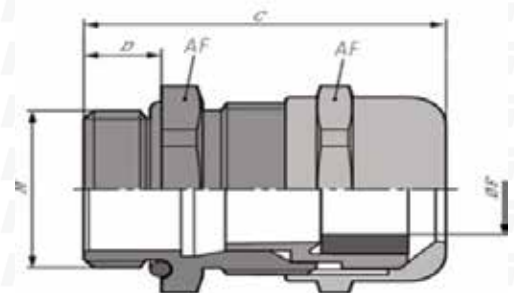

Technical Information :

| | |
|-----------------------------------|--|
| Material | Brass, Nickel Plated Brass, Stainless steel |
| Sealing | EPDM |
| Clamping insert | PA 6 |
| O ring | EPDM |
| Seal operating Temperature | -40°c to +100°c |
| Thread type | <ul style="list-style-type: none"> • Metric (M) ISO Pitch 1.5 (Also available with long thread length) • PG according to DIN 40430 |
| Degree of protection | IP 68 |
| Mechanical strength | <ul style="list-style-type: none"> • Dynamic strain stability • High strain relief (DIN EN 62444 Tab. 2A) |
| Application area | Industrial, chemical industries, petrochemical industries. |

| POS NO. | DESCRIPTION | MATERIAL |
|---------|----------------|-------------|
| 10 | ENTRY NUT | BRASS / SS |
| 20 | SEALING RUBBER | EPDM |
| 30 | PLASTIC INSERT | POLYAMIDE 6 |
| 40 | CONE BODY | BRASS / SS |
| 50 | O'RING | EPDM |

Metric thread :

| Part code | Size M | Clamping Range ØF (mm) | AF (mm) | C (mm) | D (mm) |
|-----------|------------|------------------------|---------|---------|--------|
| RESM-12 | M 12 x 1,5 | 3.0 – 7.0 | 16 | 23 – 30 | 5 |
| RESM-16 | M 16 x 1,5 | 4.5 – 10.0 | 20 | 26 – 34 | 5 |
| RESM-20 | M 20 x 1,5 | 6.0 – 13.0 | 24 | 29 – 37 | 6 |
| RESM-25 | M 25 x 1,5 | 9.0 – 17.0 | 29 | 33 – 42 | 7 |
| RESM-32 | M 32 x 1,5 | 13.0 – 21.0 | 36 | 36 – 44 | 8 |
| RESM-40 | M 40 x 1,5 | 16.0 – 28.0 | 46 | 44 – 55 | 8 |
| RESM-50 | M 50 x 1,5 | 21.0 – 35.0 | 55 | 51 – 62 | 9 |
| RESM-63 | M 63 x 1,5 | 34.0 – 48.0 | 68 | 56 – 67 | 10 |
| RESM-75 | M 75 x 1,5 | 48.0 – 62.0 | 82 | 67 – 81 | 12 |